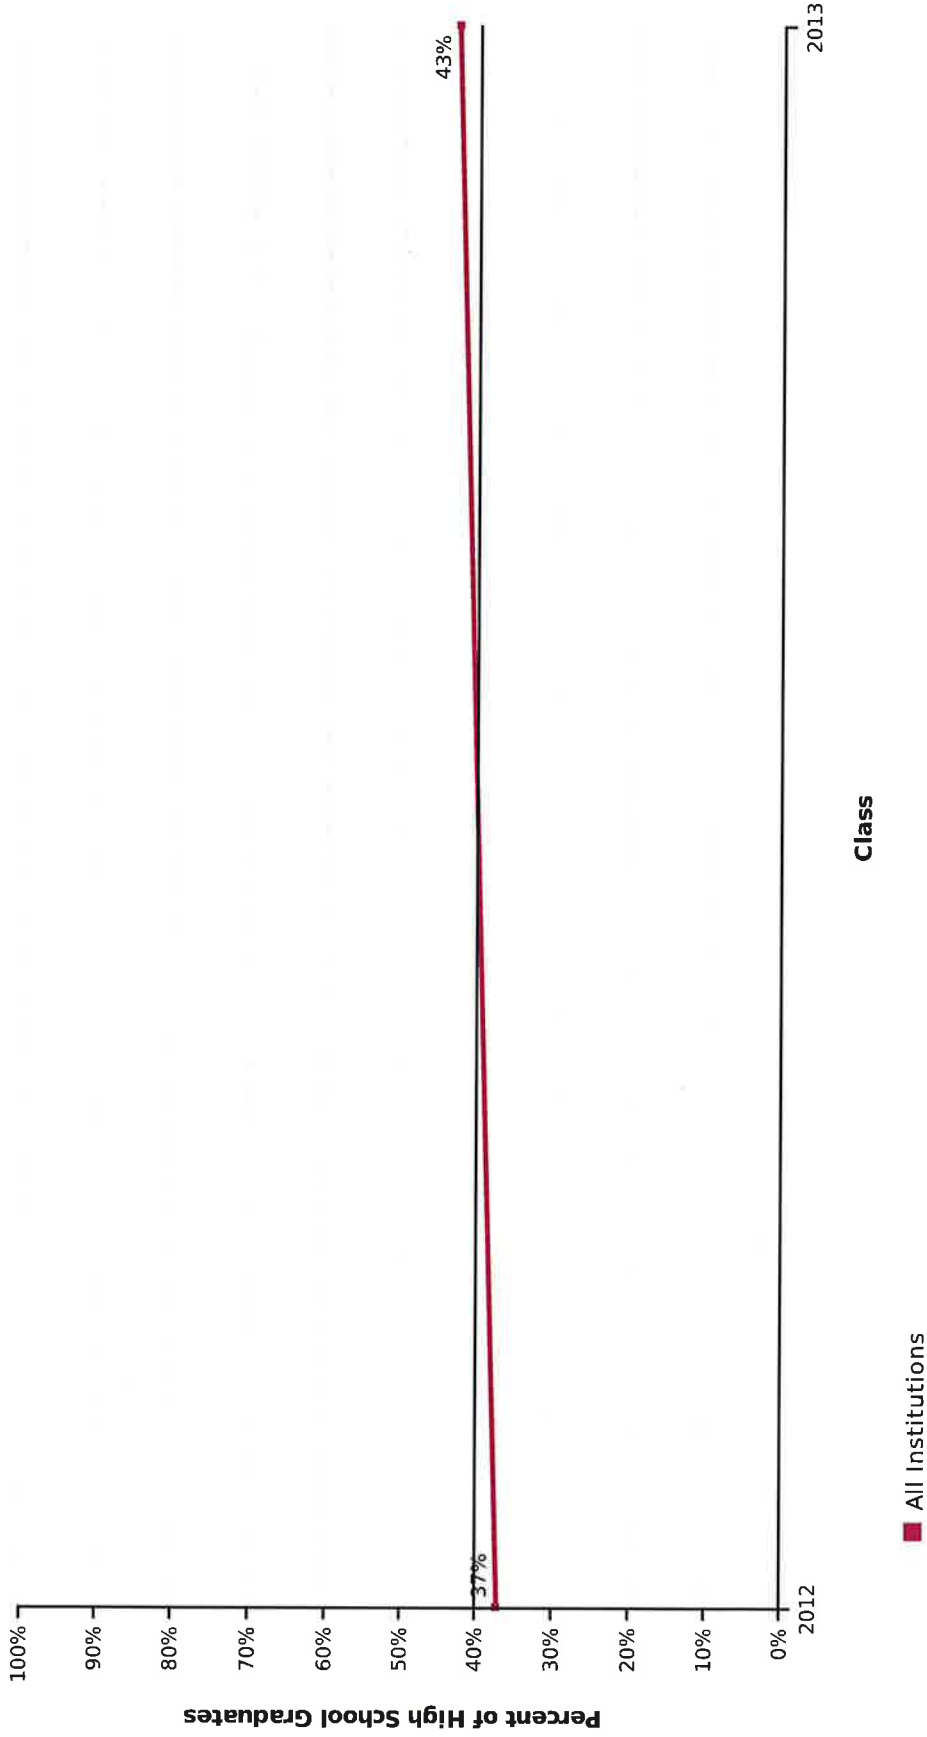

Percent of Students Enrolled in College at Any Time During the First Year After High School

Effective Date = November 14, 2019

SALIDA HIGH SCHOOL

Report Run Date: 11/16/2019 11:25 AM

Page 7 of 45

NATIONAL STUDENT CLEARINGHOUSE

©2012 National Student Clearinghouse. All rights reserved.

Count of Students Enrolled in College at Any Time During the First Year After High School

Effective Date = November 14, 2019

Class of	2012	2013	2014	2015	2016	2017	2018	2019
Total in the Class	62	63	63	64	60	75	83	97
Total Enrolled	29	40	42	37	37	40	47	56
Total in Public	26	34	34	26	31	30	36	47
Total in Private	3	6	8	11	6	10	11	9
Total in 4-Year	26	38	37	36	32	37	42	52
Total in 2-Year	3	2	5	1	5	3	5	4
Total In-State	26	36	33	26	30	29	31	38
Total Out-Of-State	3	4	9	11	7	11	16	18

Percent of High School Class Who Completed a Degree Within Six Years

Effective Date = November 14, 2019

All Institutions

AVG = 40%

SALIDA HIGH SCHOOL

Report Run Date: 11/16/2019 11:25 AM

Page 22 of 45

NATIONAL STUDENT
CLEARINGHOUSE