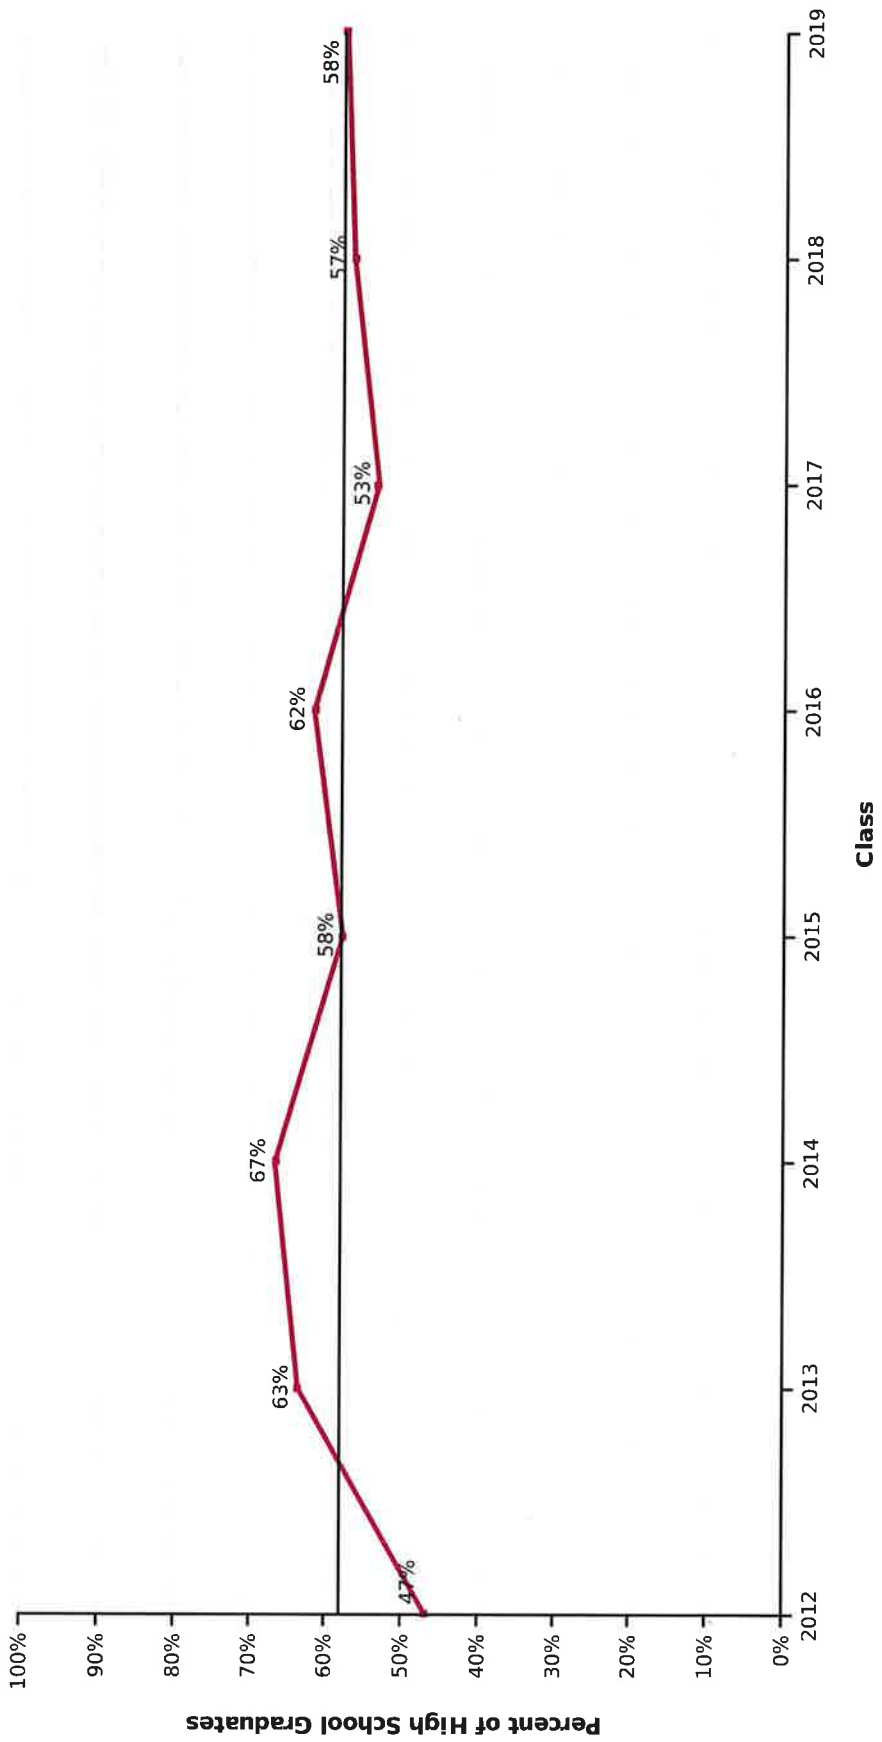

Percent of Students Enrolled in College at Any Time During the First Year After High School

Effective Date = November 14, 2019

SALIDA HIGH SCHOOL

Report Run Date: 11/16/2019 11:25 AM

Page 7 of 45

NATIONAL STUDENT CLEARINGHOUSE

©2012 National Student Clearinghouse. All rights reserved.

Count of Students Enrolled in College at Any Time During the First Year After High School

Effective Date = November 14, 2019

Class of	2012	2013	2014	2015	2016	2017	2018	2019
Total in the Class	62	63	63	64	60	75	83	97
Total Enrolled	29	40	42	37	37	40	47	56
Total in Public	26	34	34	26	31	30	36	47
Total in Private	3	6	8	11	6	10	11	9
Total in 4-Year	26	38	37	36	32	37	42	52
Total in 2-Year	3	2	5	1	5	3	5	4
Total In-State	26	36	33	26	30	29	31	38
Total Out-Of-State	3	4	9	11	7	11	16	18