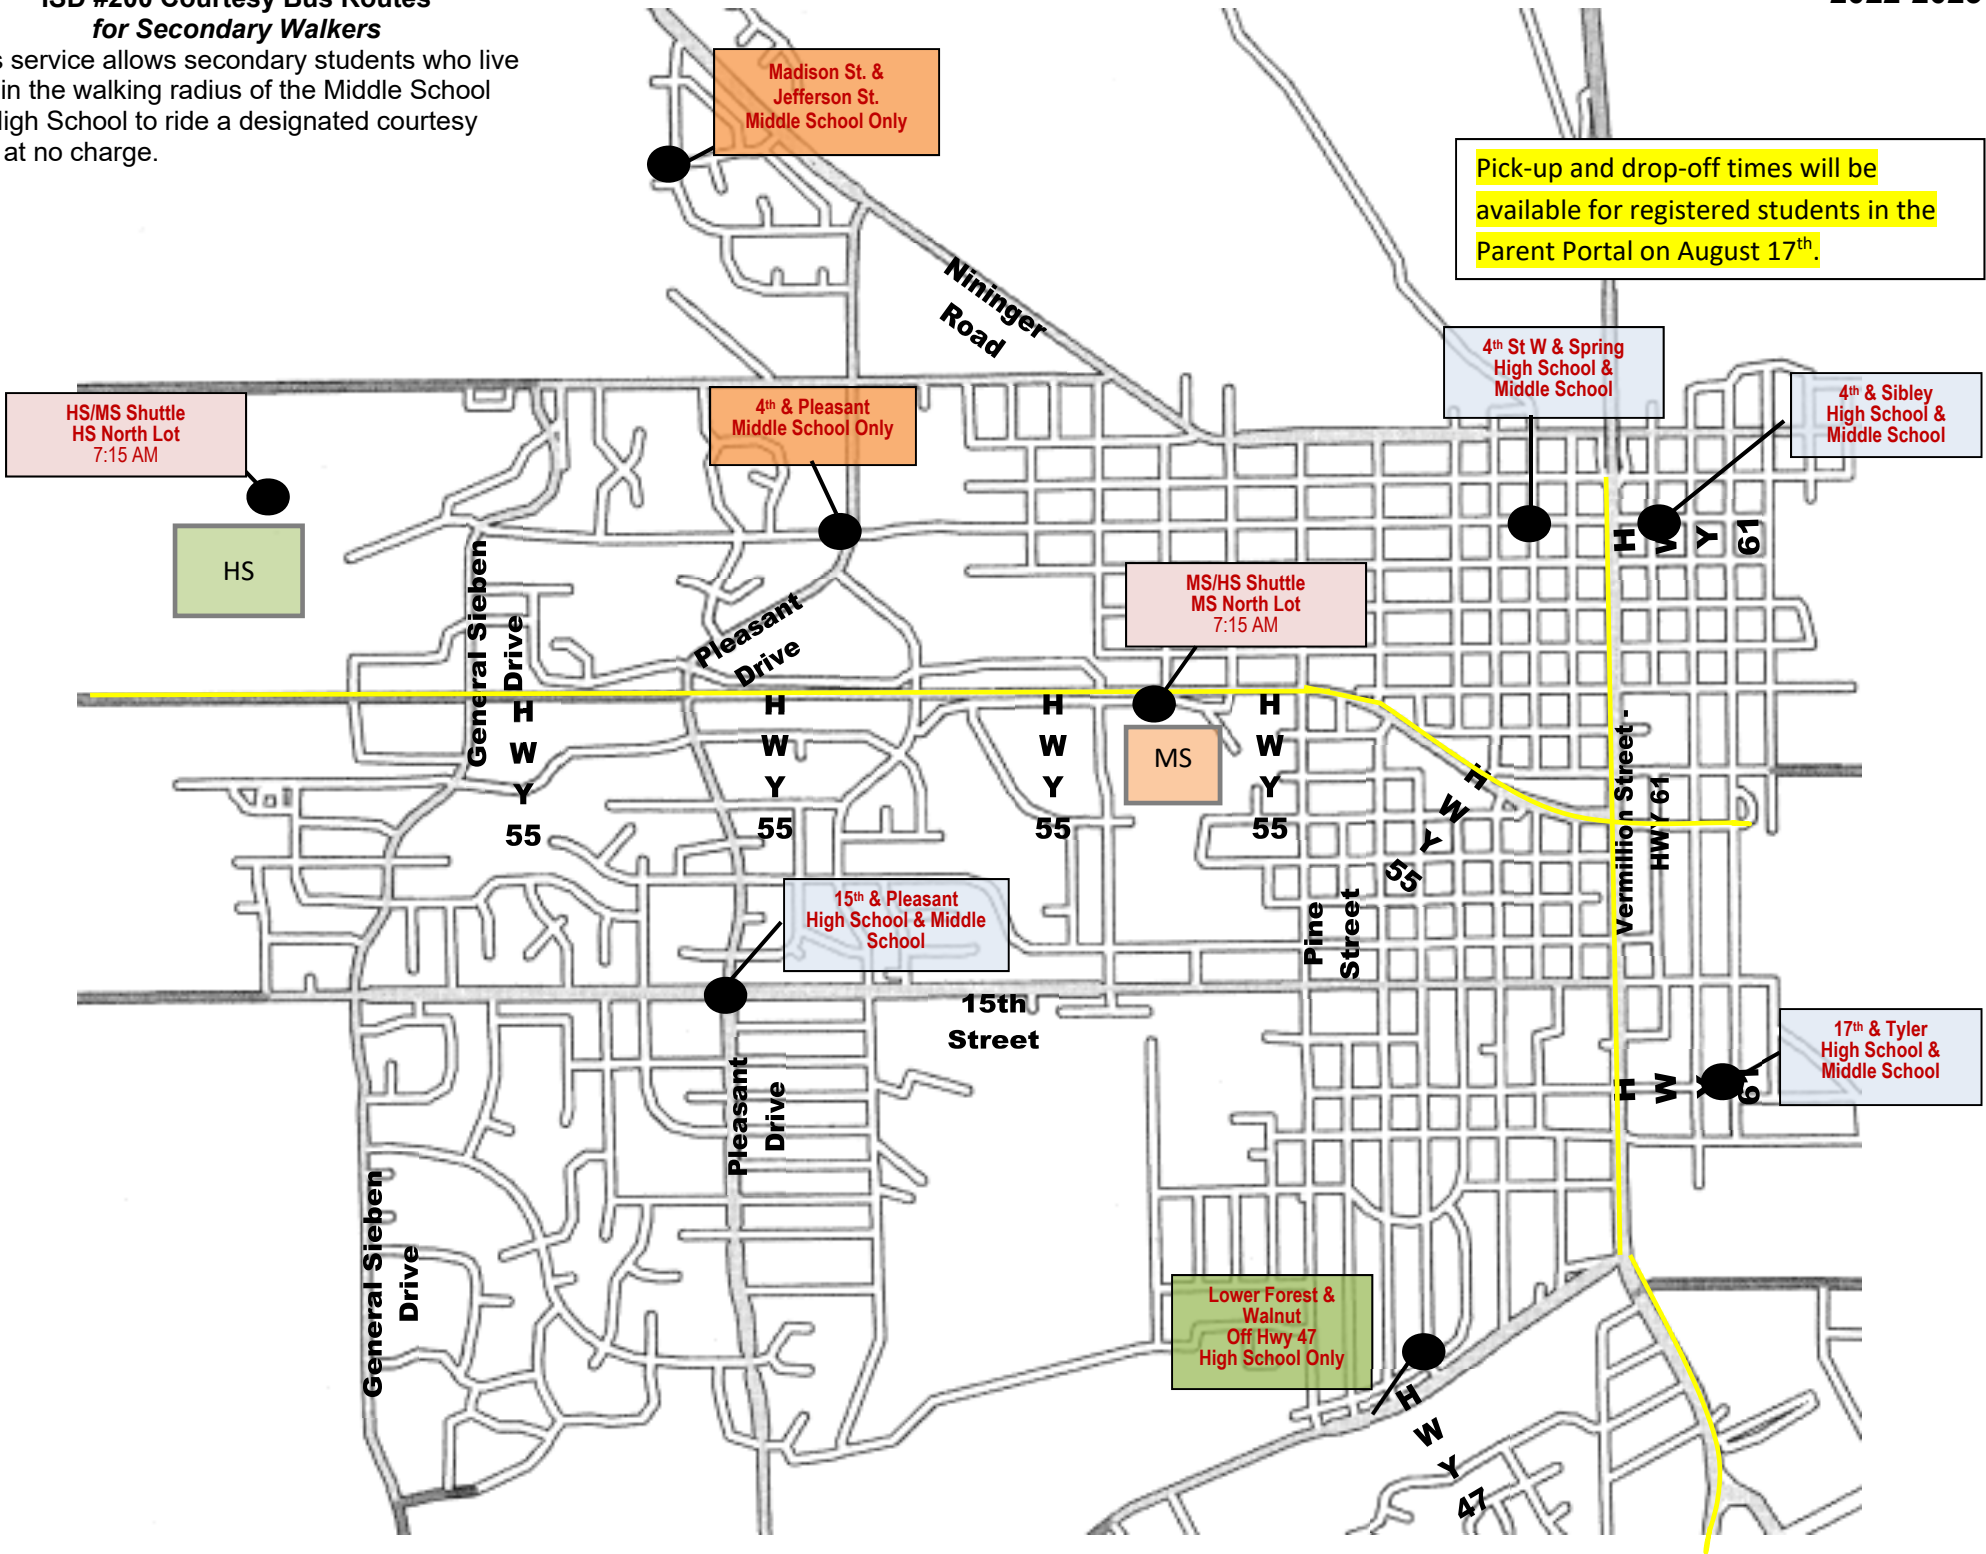

### ISD #200 Courtesy Bus Routes for Secondary Walkers

This service allows secondary students who live within the walking radius of the Middle School or High School to ride a designated courtesy bus at no charge.

Pick-up and drop-off times will be available for registered students in the Parent Portal on August 17<sup>th</sup>.

HS/MS Shuttle  
HS North Lot  
7:15 AM

HS

Madison St. &  
Jefferson St.  
Middle School Only

4<sup>th</sup> & Pleasant  
Middle School Only

MS/HS Shuttle  
MS North Lot  
7:15 AM

MS

4<sup>th</sup> St W & Spring  
High School &  
Middle School

4<sup>th</sup> & Sibley  
High School &  
Middle School

15<sup>th</sup> & Pleasant  
High School & Middle  
School

17<sup>th</sup> & Tyler  
High School &  
Middle School

Lower Forest &  
Walnut  
Off Hwy 47  
High School Only