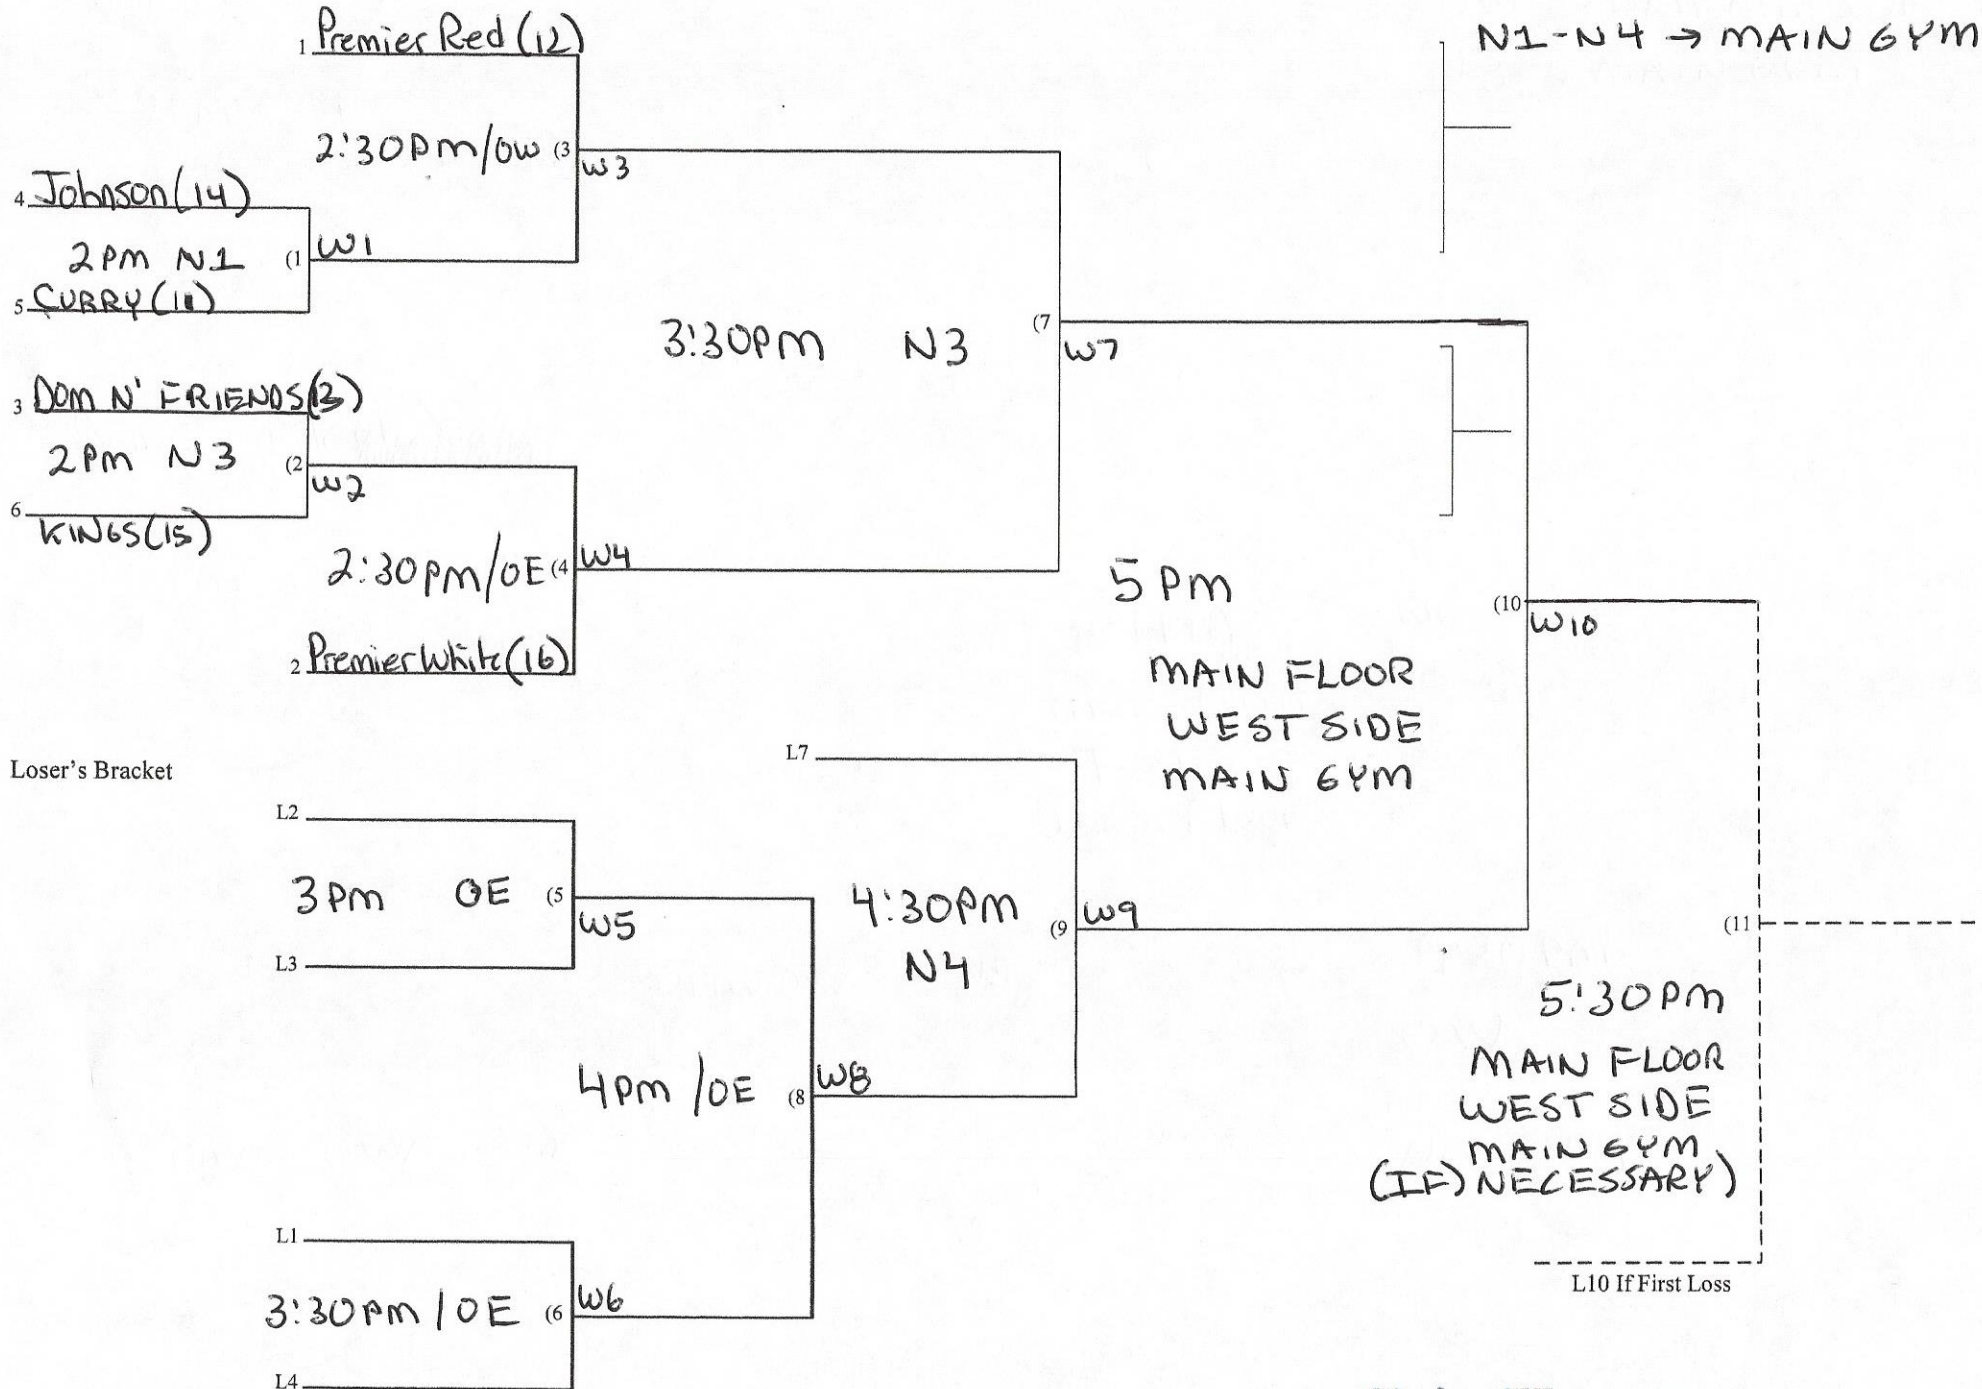

2 PM OW

(2) W2

3 MEKHI N' FRIENDS (20)

4 PM

MAIN 64M
MAIN FLOOR
EAST SIDE

(6) W6

L3

3:30 PM OW

(5) W5

L1

3 PM OW

(4) W4

4:30 PM

(7) CHAMPION

OW
IF
NECESSARY

L2

L6 If First Loss

6th Grade Division

OW → OLD WEST
OE → OLD GYM EAST
N1-N4 → MAIN GYM

7th Grade Division

OW → OLD GYM WEST

N1-N4 → Main Gym

8th Grade Division