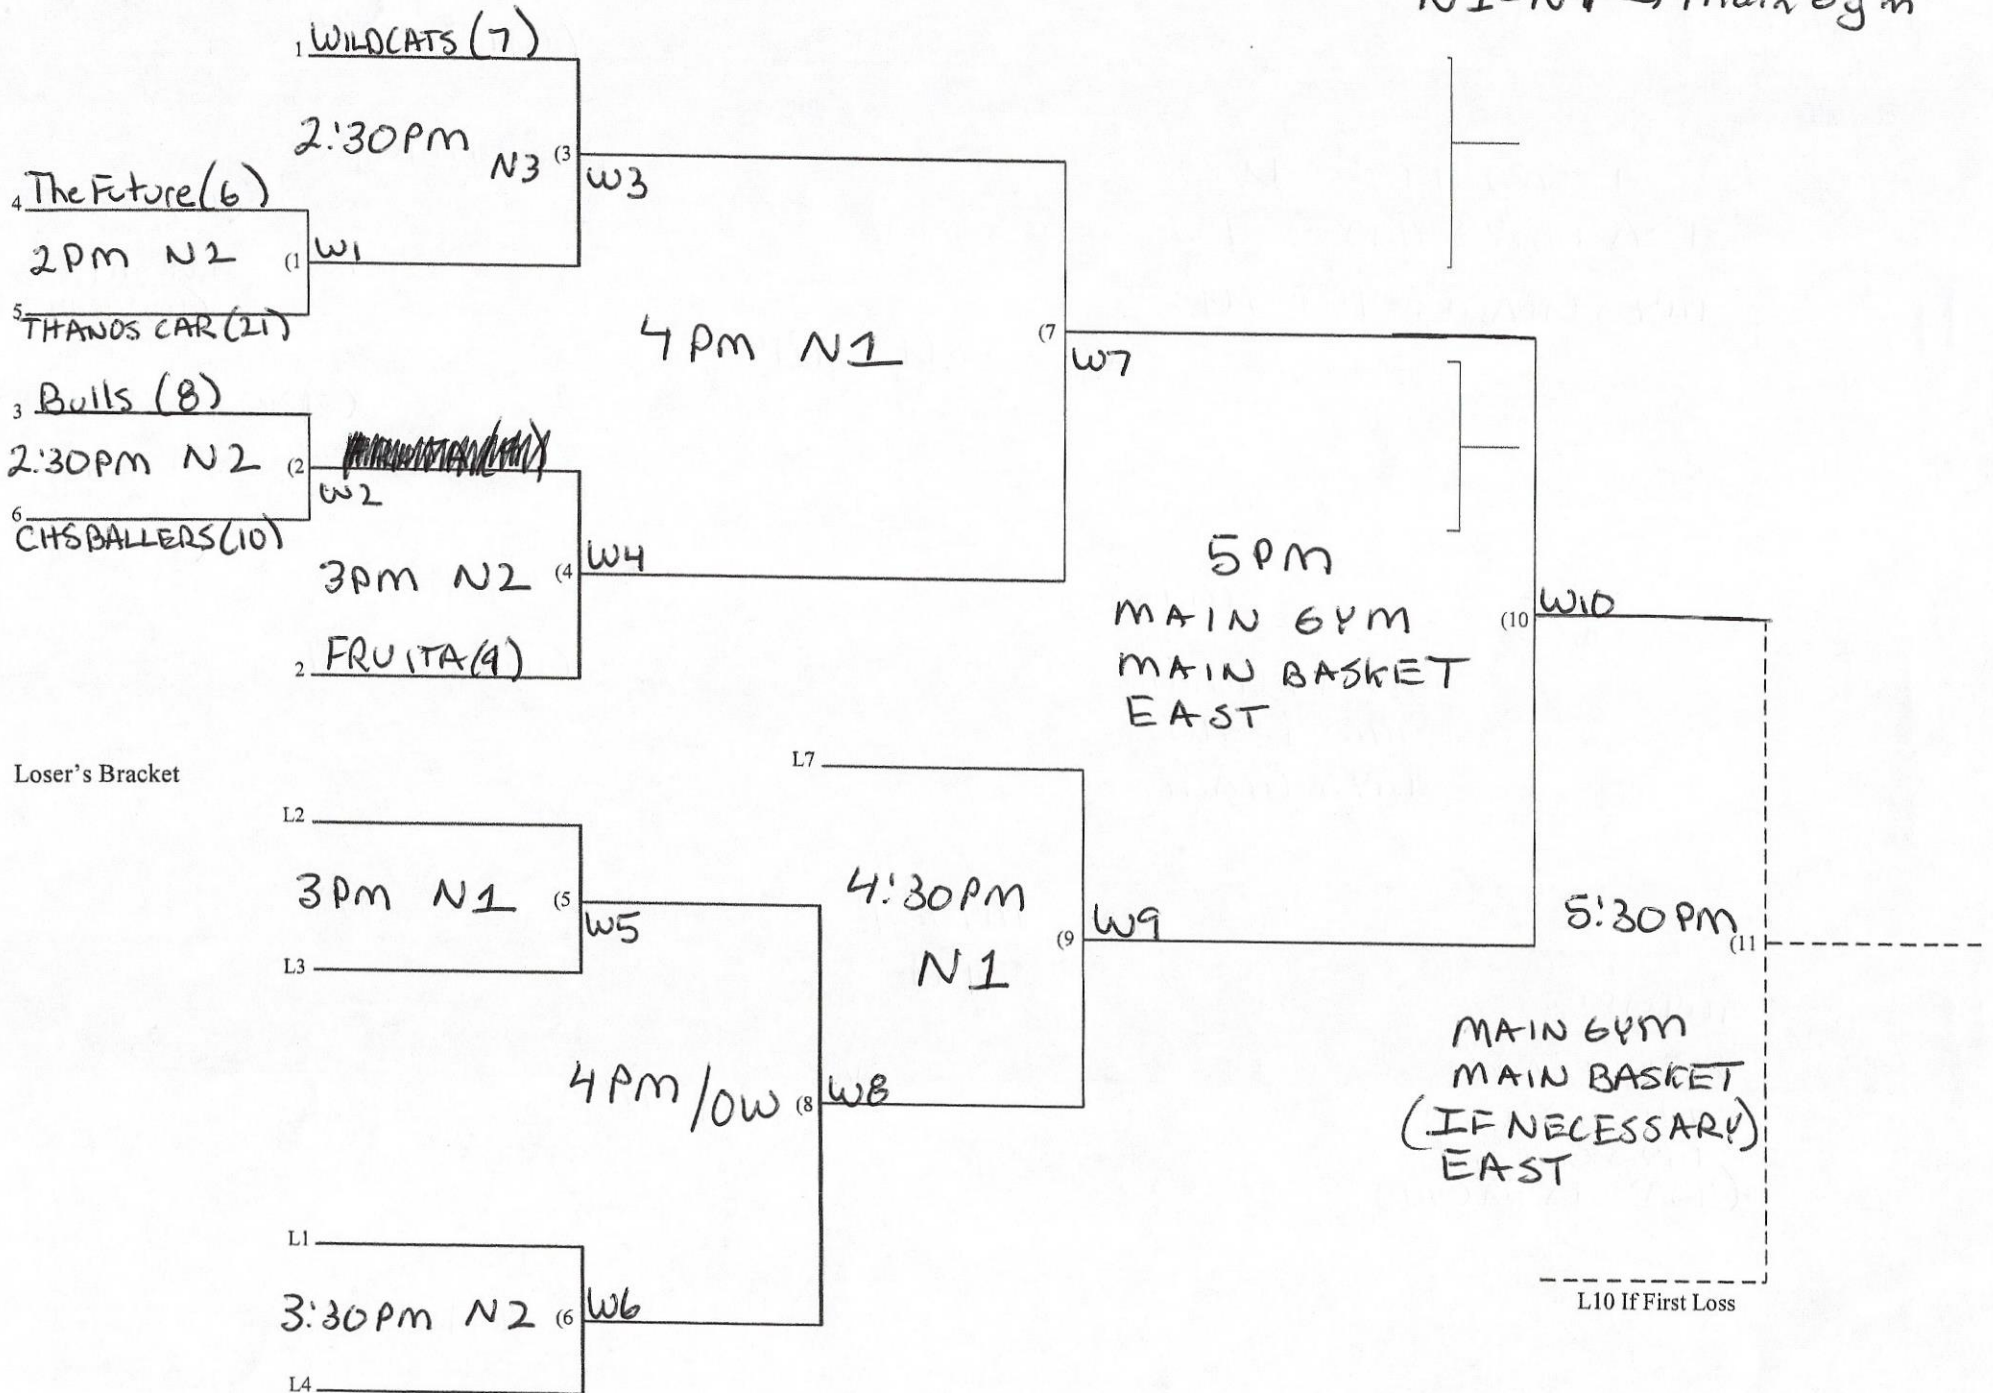

2 PM OW

(2) W2

3 MEKHI N' FRIENDS (20)

4 PM

MAIN 64M
MAIN FLOOR
EAST SIDE

(6) W6

L3

3:30 PM OW

(5) W5

L1

3 PM OW

(4) W4

4:30 PM

(7) CHAMPION

OW
IF
NECESSARY

L2

L6 If First Loss

6th Grade Division

OW → OLD WEST
OE → OLD GYM EAST
N1-N4 → MAIN GYM

7th Grade Division

OW → OLD GYM WEST

N1-N4 → Main Gym

8th Grade Division