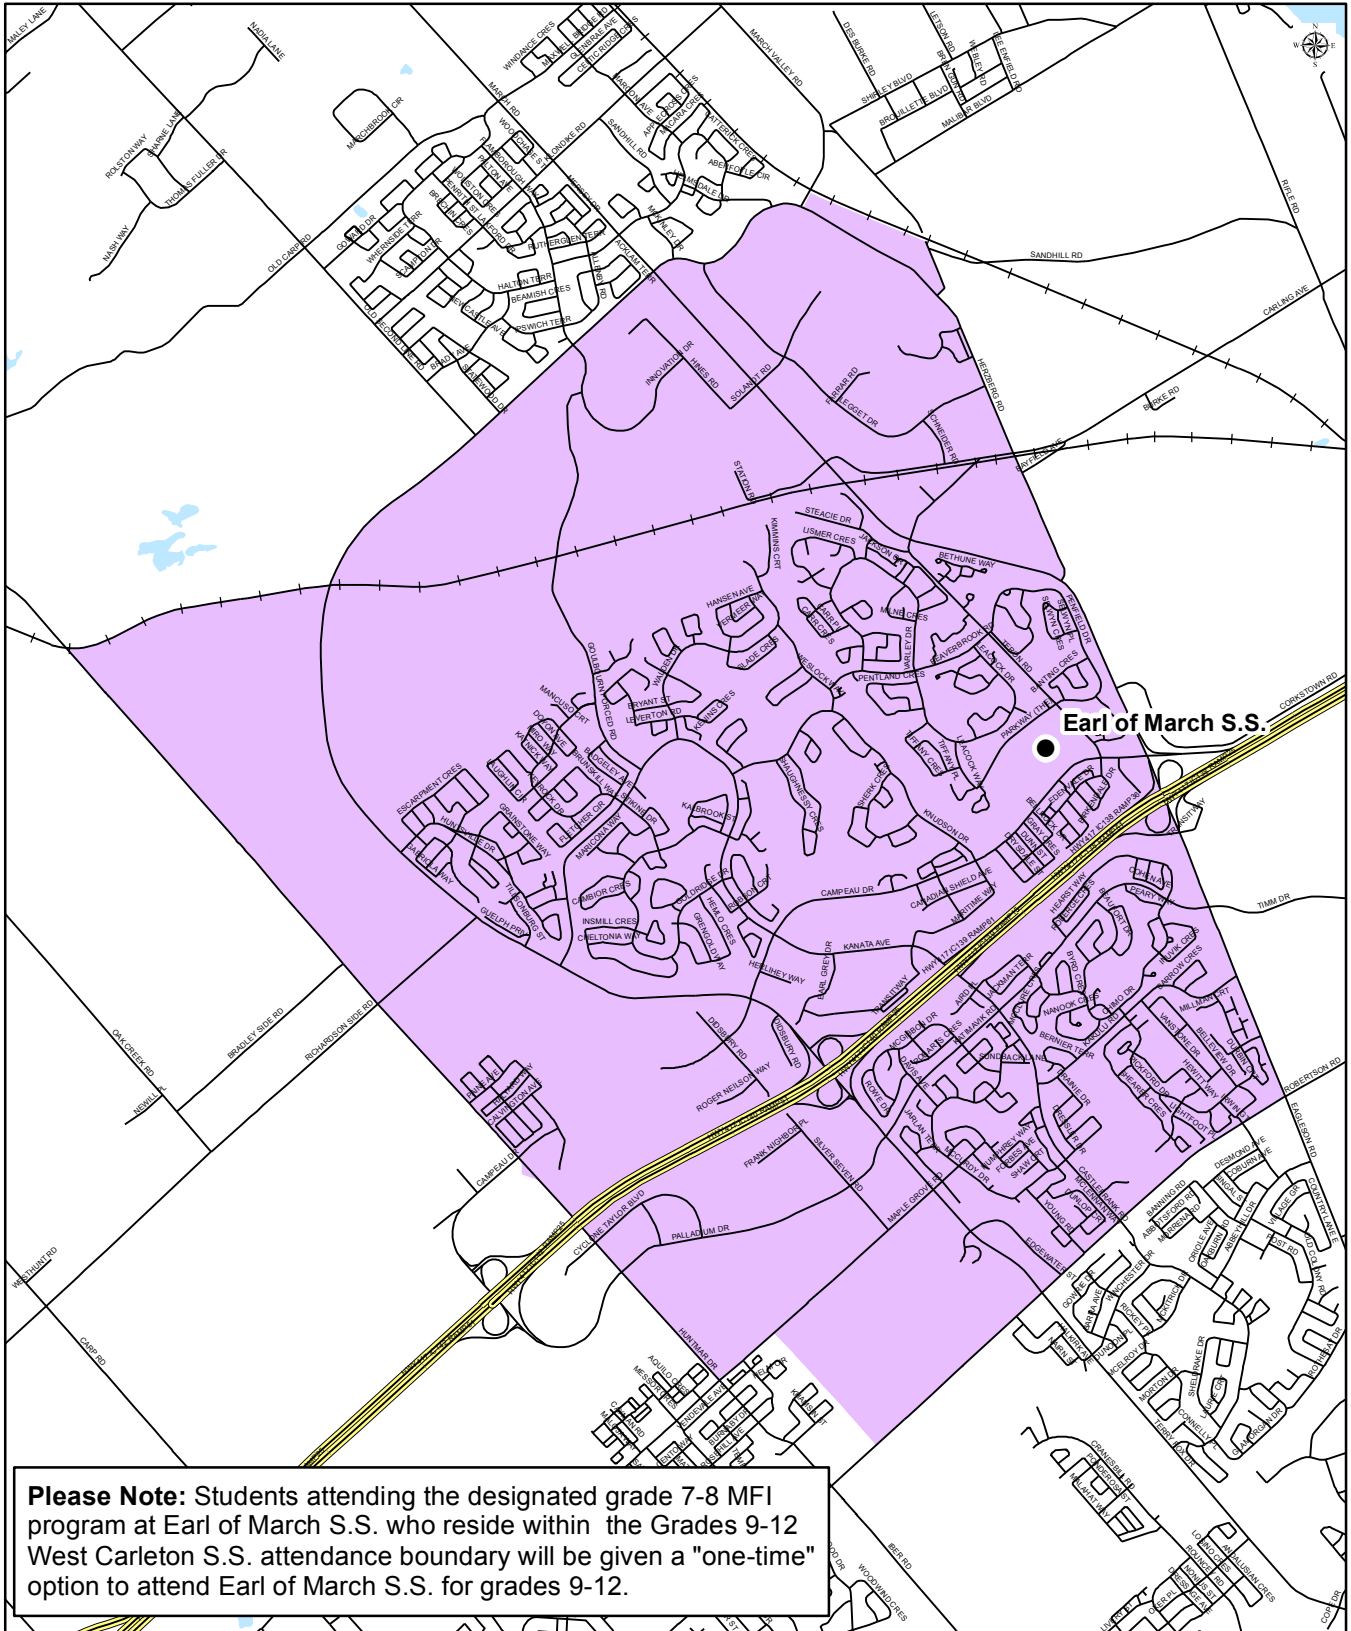

OTTAWA-CARLETON
DISTRICT SCHOOL BOARD

EARL OF MARCH SECONDARY SCHOOL

Grade 9 to 12

English and Immersion Attendance Boundary

Earl of March Secondary School
No. 4 The Parkway
Kanata, Ontario
K2K 1Y4
(613) 592-3361

Map is for illustrative purposes only.
For further information, visit www.ocdsb.ca
September 2019