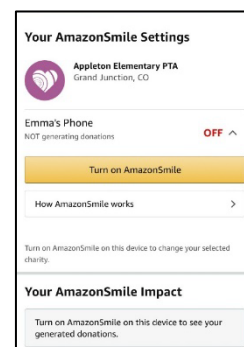

To Enable AmazonSmile on Amazon Shopping Mobile App:

1. From within the app, go to the main menu and select Settings at the bottom. From your Settings menu, click on AmazonSmile.
2. Click on Turn on AmazonSmile.
3. You will be taken through three more pages, continue to click through until the final page where you will click Turn on AmazonSmile again and then you are all set!