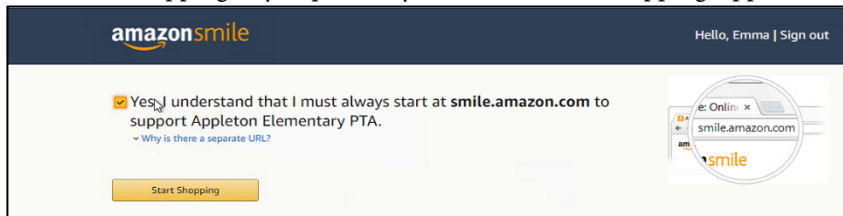

Did you know you could easily support Appleton Elementary at no-cost to you just by shopping through Amazon? AmazonSmile is available at smile.amazon.com on your web browser for you to enroll and then you can activate it on your Amazon Shopping app, so that Appleton will benefit from the 0.5% donation from all your AmazonSmile eligible purchases!

How to Sign-up for AmazonSmile:

1. Sign-in to your Amazon account via smile.amazon.com.
2. After you log-in, you will be directed to select your charity. Search and select for Appleton Elementary PTA in the search bar.
3. Check the box next to “Yes, I understand that I must always start at smile.amazon.com to support Appleton Elementary PTA.” Then you may click Start Shopping. If you primarily use the Amazon Shopping App, follow the steps below to enable on your app.