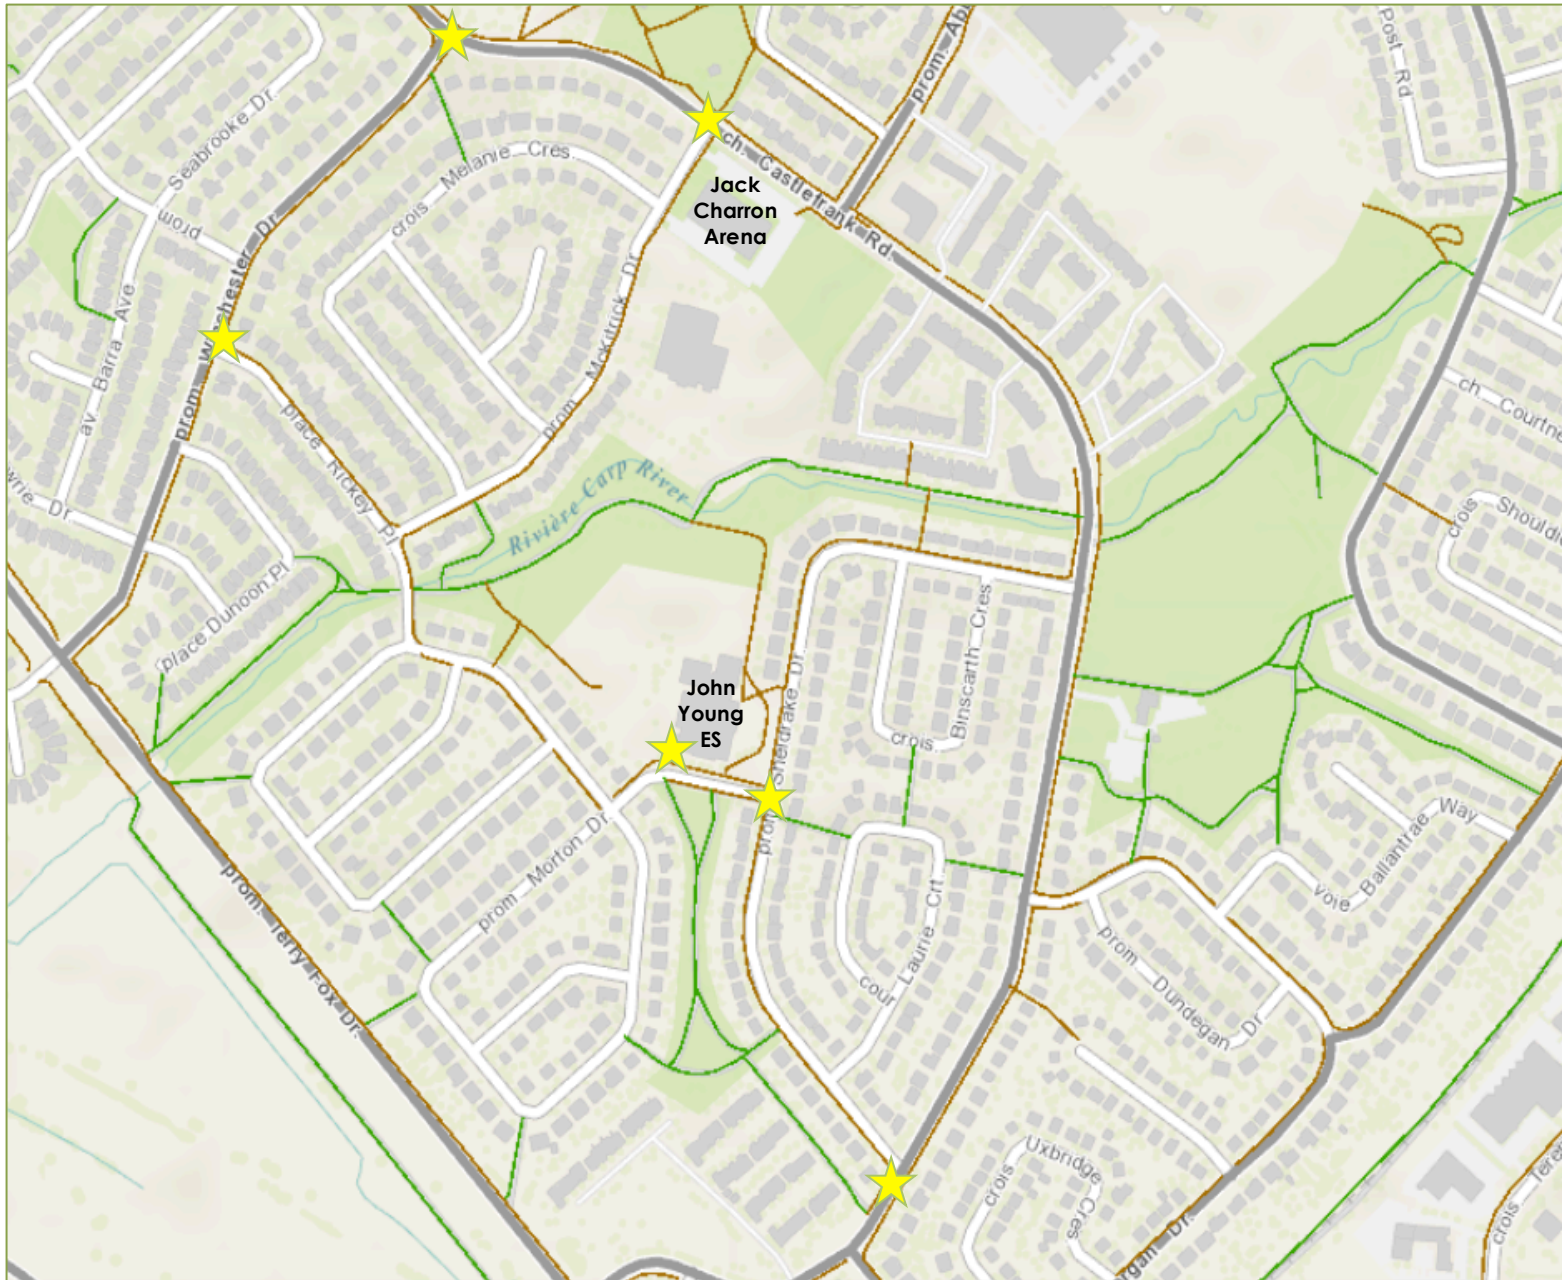

John Young Elementary School

School Active Transportation

Walk-a-Block or all the way

Enjoy the pathways
in the community

- Adult school crossing guard 
- Sidewalk 
- Pathway 

Make our school zone safer and give your child the gift of fresh air before the bell rings!

Parking is available at Jack Charron Arena.

* This map is intended for informational purposes only. OSTA assumes no responsibility for people using these routes