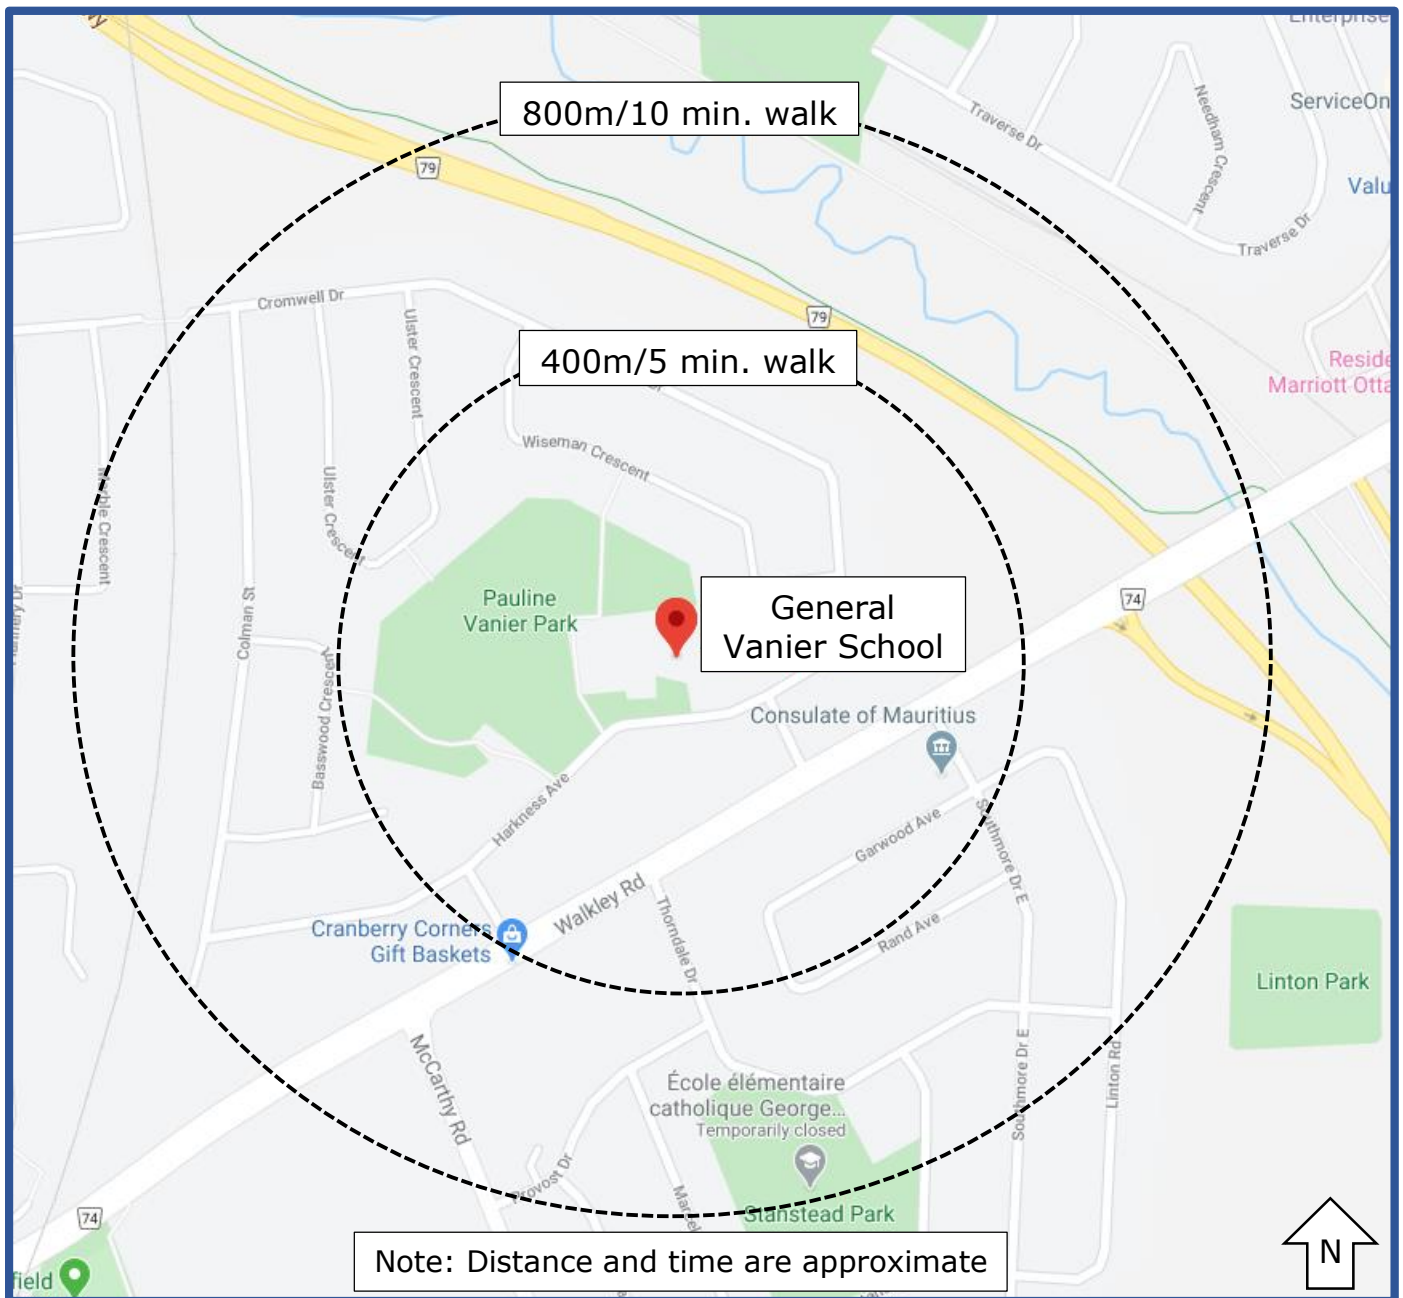

OSTA
Ottawa Student
Transportation
Authority

WALK-A-BLOCK MAP

General Vanier Public School

Let's make the school zone safer for all students by reducing parent/guardian traffic at the school. On days when your family really needs to drive, please park a little farther away and **Walk-A-Block**.

SAFER SCHOOL ZONES START WITH YOU.

Information sourced from Google Maps